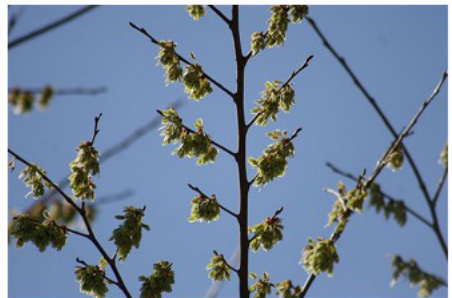

Volunteers

Family: Ulmaceae, Aceraceae
Scientific Name: *Ulmus americana* L., *U. pumila* L., and *Acer negundo* L.
Common Names: American Elm, Siberian Elm, Manitoba Maple, Boxelder