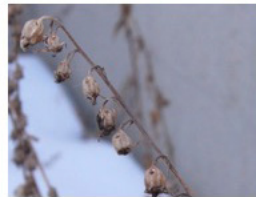

Campanula rapunculoides

Family: Campanulaceae

Scientific Name: *Campanula rapunculoides*

Common Names: Creeping Bellflower