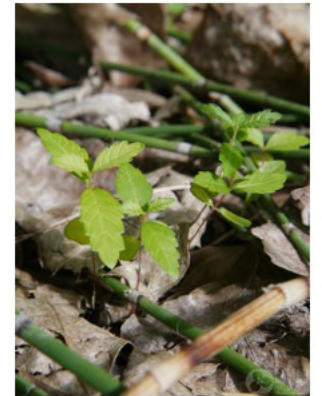

Volunteers

Family: Ulmaceae, Aceraceae
Scientific Name: *Ulmus americana* L., *U. pumila* L., and *Acer negundo* L.
Common Names: American Elm, Siberian Elm, Manitoba Maple, Boxelder